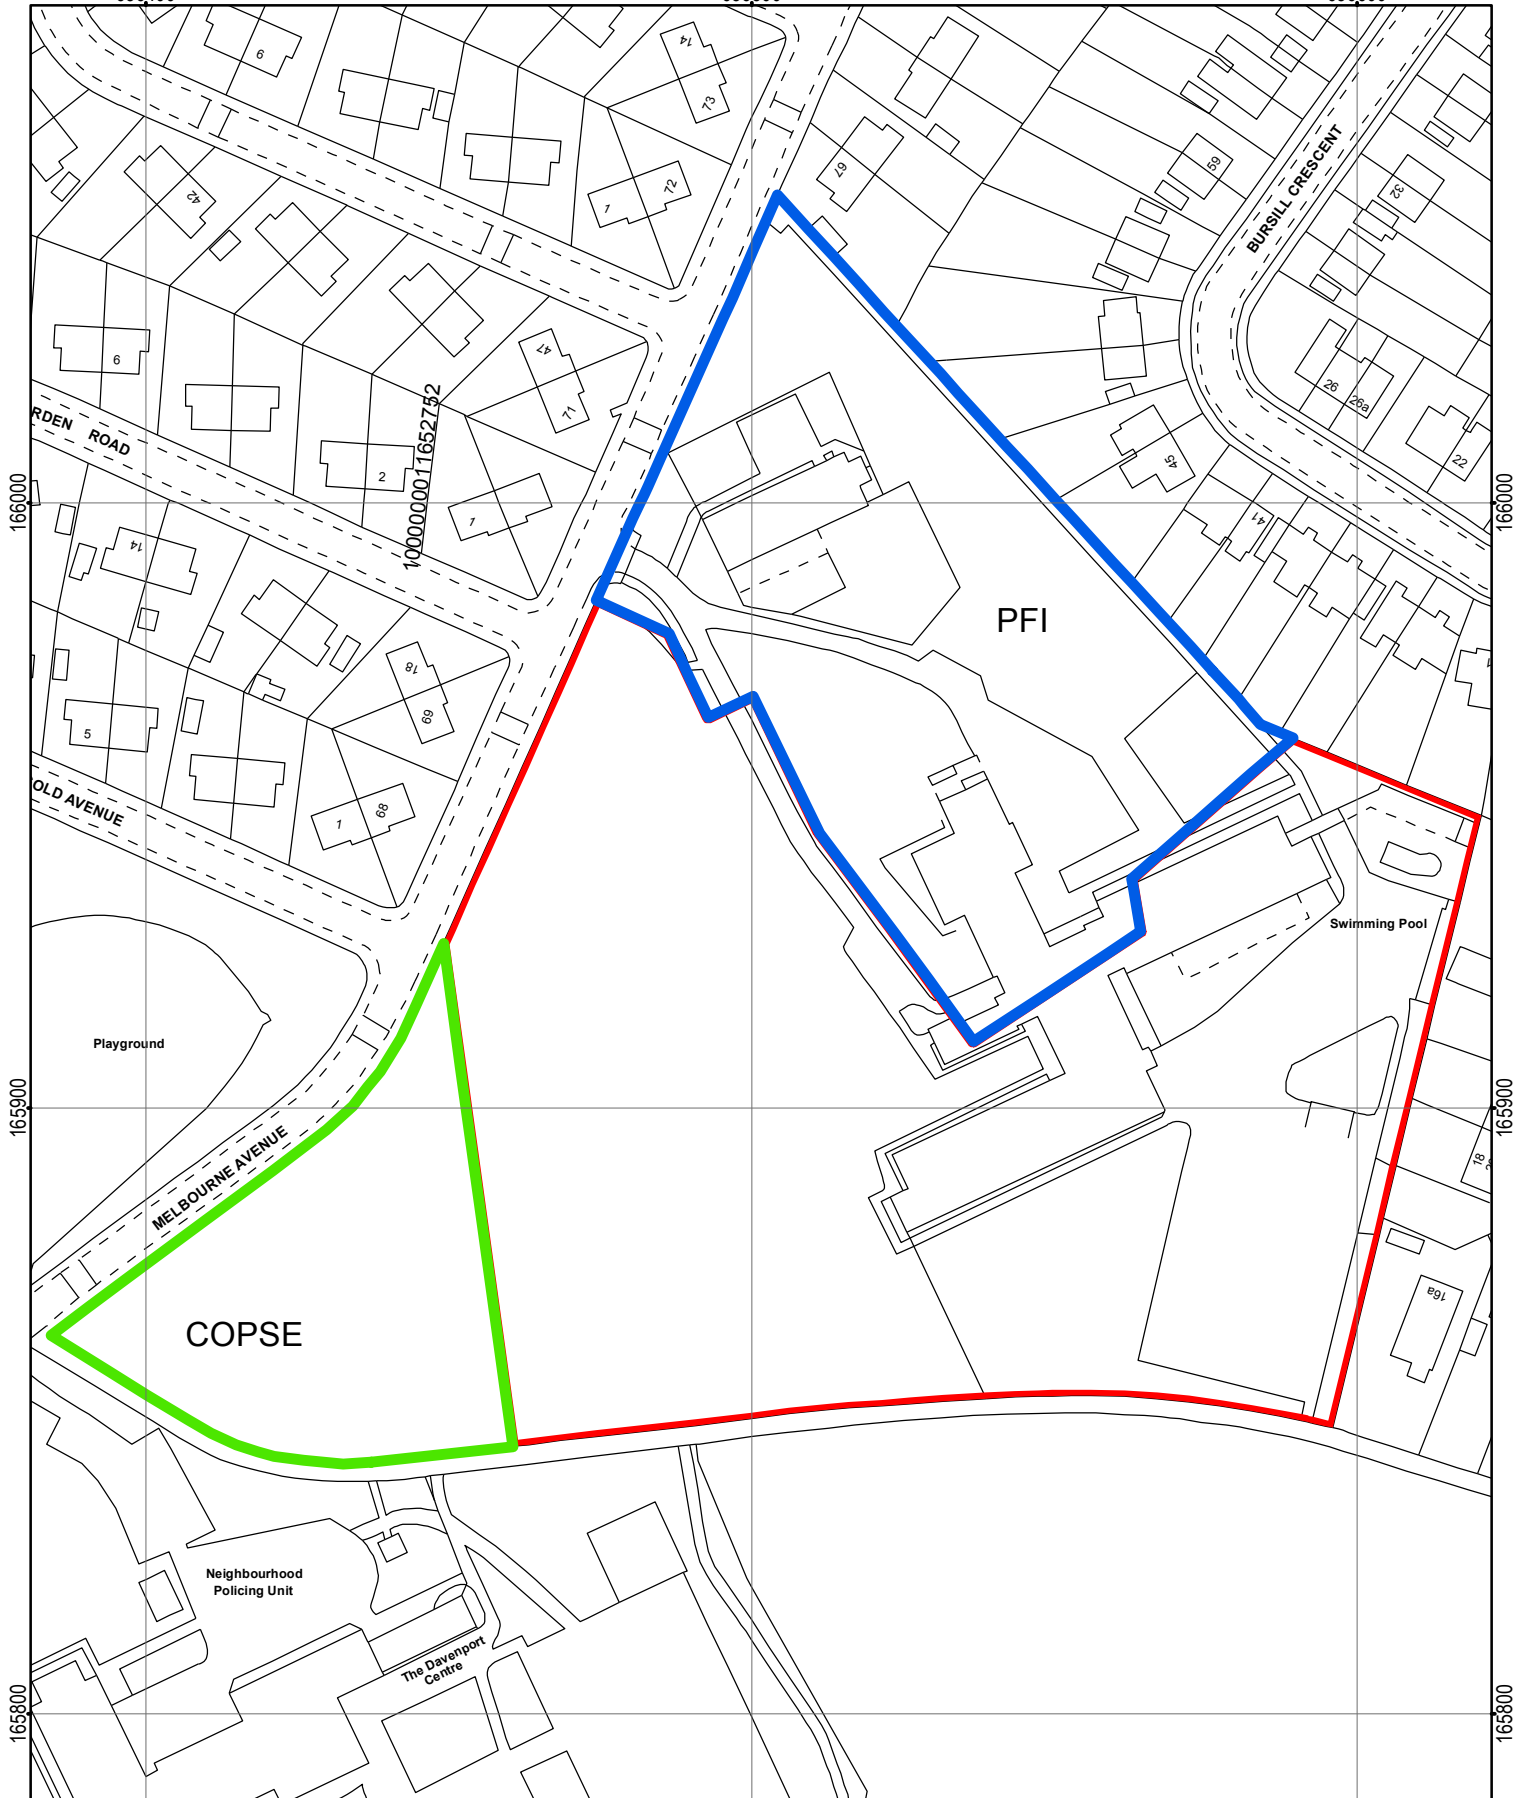

636400

636500

636600

166000

166000

165900

165900

165800

165800

636400

636500

636600

Based upon the Ordnance Survey map with the permission of the Controller of Her Majesty's Stationery Office.
 (C) Crown Copyright & database right 2011.
 Ordnance Survey 100019238.
 Additional information copyright Kent County Council

MasterMap

**FORMER NEWINGTON
 INFANTS SCHOOL
 MELBOURNE AVENUE
 RAMSGATE**

**PROPERTY AND
 INFRASTRUCTURE SUPPORT**
 County Hall, Maidstone
 Kent ME14 1XQ
 Tel:08458 247247

Drawn By
KP

Date
FEB 2016

1:1250

@ A4

Drawing No.
TR3665/2BP